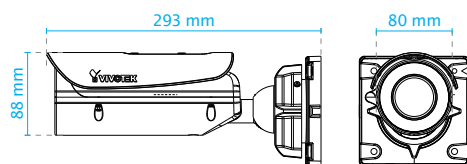

VCA	Line crossing detection, field detection, loitering detection *Available per project request.
Alarm and Event	
Alarm Triggers	Motion detection, manual trigger, digital input, periodical trigger, system boot, recording notification, camera tampering detection, audio detection
Alarm Events	Event notification using digital output, HTTP, SMTP, FTP, NAS server and SD Card File upload via HTTP, SMTP, FTP, NAS server and SD card
General	
Smart Focus System	Remote Focus (IB836BA-HT/EHT) RJ-45 cable connector for Network/PoE connection Audio input Audio output DC 12V power input Digital input*1 Digital output*1
Connectors	DC 12V power input Digital input*1 Digital output*1
LED Indicator	System power and status indicator DC 12V
Power Input	IB836BA-HT/HF3: IEEE 802.3af/at PoE Class 0 IB836BA-EHT/EHF3: IEEE 802.3at PoE Class 4
Power Consumption	IB836BA-HT: Max. 13 W IB836BA-EHT/EHF3: Max. 25 W (Heater on) IB836BA-HF3: Max. 9 W
Dimensions	Ø 88 x 293 mm
Weight	Net: 1264 g
Casing	Weather-proof IP66-rated housing (Camera body) Vandal-proof IK10-rated metal housing (Camera body)
Safety Certifications	IB836BA-HT/EHT: CE, LVD, FCC Class A, VCCI, C-Tick, UL IB836BA-HF3/EHF3: CE, LVD, FCC Class A, VCCI, C-Tick
Operating Temperature	IB836BA-HT/HF3: Starting Temperature: -10°C ~ 50°C (14°F ~ 122°F) Working Temperature: -20°C ~ 50°C (-4°F ~ 122°F) IB836BA-EHT/EHF3: Starting Temperature: -40°C ~ 50°C (-40°F ~ 122°F) Working Temperature: -50°C ~ 50°C (-58°F ~ 122°F)
Warranty	IB836BA-HT/EHT: 36 months IB836BA-HF3/EHF3: 24 months
System Requirements	
Operating System	Microsoft Windows 7/8/Vista/XP/2000
Web Browser	Mozilla Firefox 7~43 (Streaming only) Internet Explorer 7/8/9/10/11
Other Players	VLC: 1.1.11 or above Quicktime: 7 or above
Included Accessories	
CD	User's manual, quick installation guide, Installation Wizard 2, VAST 32-channel recording software
Others	Quick installation guide, warranty card, sun shield, wall mount bracket, alignment sticker/ desiccant bag, waterproof connector, screw pack
Dimensions